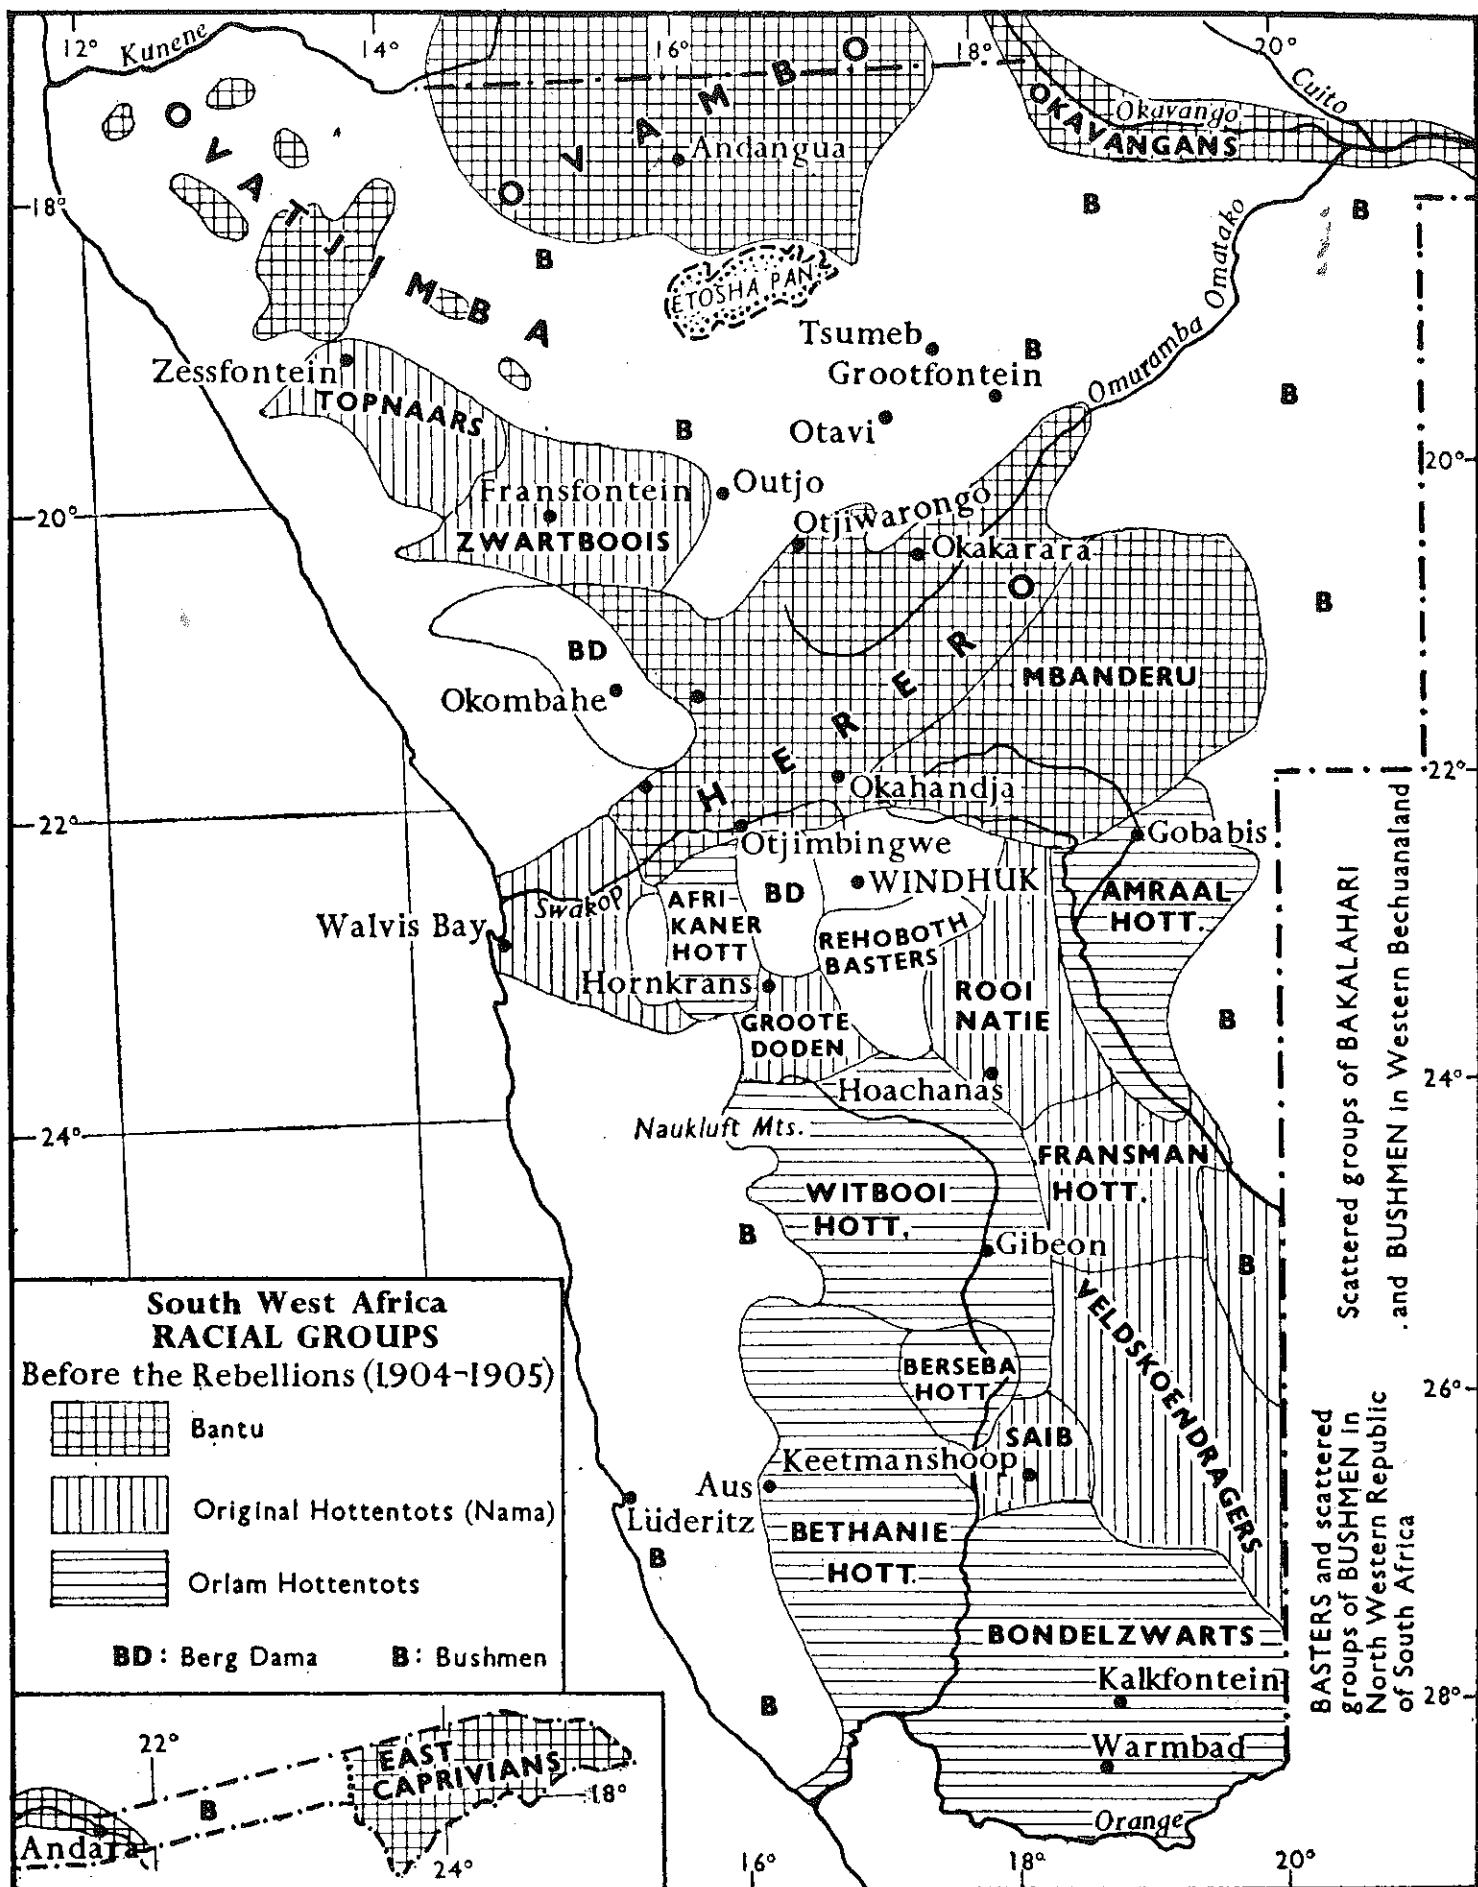

<u>Parent company</u>	<u>Related company in Namibia</u>	<u>Activities</u>
Southern Oil Exploration Corporation (Pty.), Ltd. (SOEKOR)	Southern Oil Exploration Corporation (South West Africa) (Pty.), Ltd. (SWAKOR)	Prospecting for petroleum in partnership with various international oil companies which are mentioned individually in the present table
Tantalite Valley Minerals Union Corporation, Ltd.	Tsumeb Corporation, Ltd.	Mining tantalite Mining copper, lead and zinc
Vogelstruisbult Gold Mining Areas, Ltd.	SWACO	Mining lead and vanadium
Volkskas Beleggingskorporasie, Bpk.	Sarusas Development Corporation	Prospecting for diamonds, copper and other minerals; also fishing