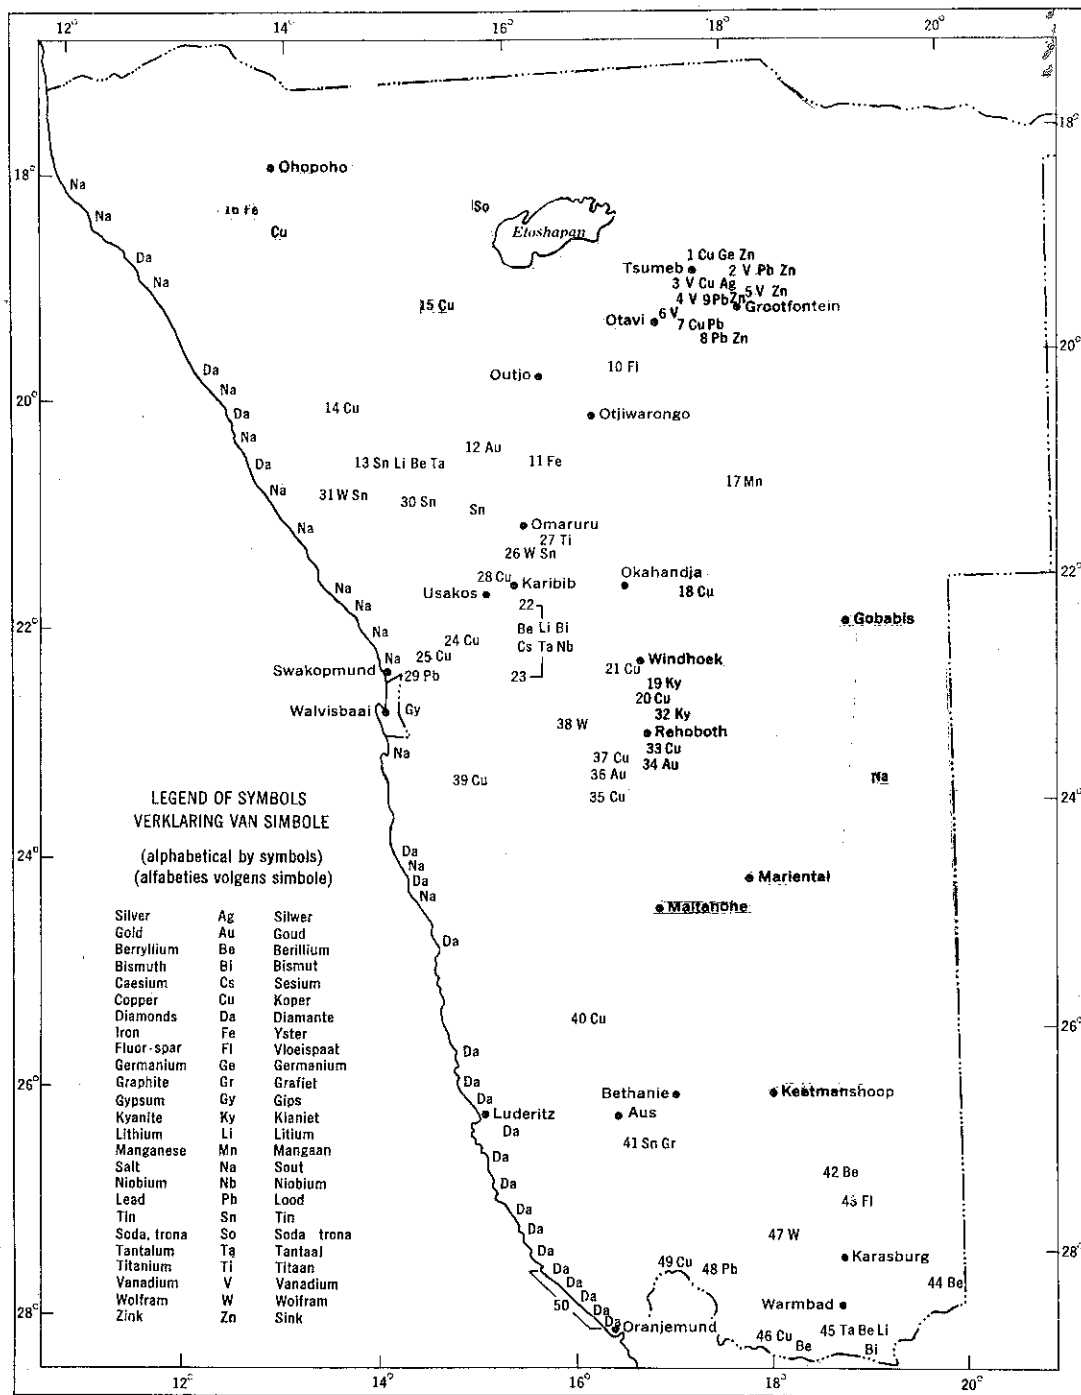

SOUTH WEST AFRICA SUIDWES-AFRIKA MINERALS   MINERALE

LEGEND OF SYMBOLS
VERKLARING VAN SIMBOLE
(alphabetical by symbols)
(alfabeties volgens simbole)

Silver	Ag	Silwer	Ag
Gold	Au	Goud	Au
Beryllium	Be	Berillium	Be
Bismuth	Bi	Bismut	Bi
Caesium	Cs	Sesium	Cs
Copper	Cu	Koper	Cu
Diamonds	Da	Diamante	Da
Iron	Fe	Yster	Fe
Fluor-spar	Fl	Vloeispaat	Fl
Germanium	Ge	Germanium	Ge
Graphite	Gr	Grafiët	Gr
Gypsum	Gy	Gips	Gy
Kyanite	Ky	Kianiet	Ky
Lithium	Li	Litium	Li
Manganese	Mn	Mangaan	Mn
Salt	Na	Sout	Na
Niobium	Nb	Niobium	Nb
Lead	Pb	Lood	Pb
Tin	Sn	Tin	Sn
Soda, trona	So	Soda trona	So
Tantalum	Ta	Tantaal	Ta
Titanium	Ti	Titaan	Ti
Vanadium	V	Vanadium	V
Wolfram	W	Wolfram	W
Zink	Zn	Sink	Zn

GEOGRAPHICAL POSITION	GEOGRAFIESE LIGGING
1 Tsumeb mine myn	18 Onganja (Otjanzanji) mine myn
2 Abenab mine myn	19 Kyanite kop
3 Friesenberg Alt Bobos Karavotu Uris	20 Oamites
4 Harasib Uitsab	21 Matchless mine myn
5 Berg Aukas mine myn	22 Helikon Rubicon Aurora
6 Baltika	23 Orion (Donkerhoek)
7 Kombat mine myn Guchab	24 Kainkagchas
8 Rietfontein prospect mynboumoontlikheid	25 Khan mine myn
9 Harasib Pb-Zn prospect mynboumoontlikheid	26 Kranzberg mine myn
10 Okorusu	27 Giftkuppe
11 Eisenberg	28 Onguati
12 Ondundu mine myn	29 Namib leadmine loodmyn
13 Goantagab	30 Uis tinmine tinmyn
14 Copper valley	31 Brandberg West mine myn
15 Kopermyn	32 Uisib
16 Ongaba Owibende	33 Swartmodder
17 Otjosondou mine myn	34 Neuras
	35 Klein Aub
	36 Kobos Noois Dymoeb etc. ens.
	37 Kobos
	38 Natas
	39 Gorob mine myn
	40 Sinclair mine myn
	41 Aukam
	42 Dassiefontein
	43 Garub
	44 Border
	45 Tantalite valley Kinderzitt
	46 Haib river mine myn Kromrivier mine myn
	47 Grabwasser
	48 Alais
	49 Loreley mine myn
	50 Consolidated Diamond Mines-Main working area Vernaamste dellgebied

Trigsurvey, 1963.
Driehoeksmeting, 1963.

Government Printer, Pretoria, 1963.
Staatsdrukker, Pretoria, 1963.