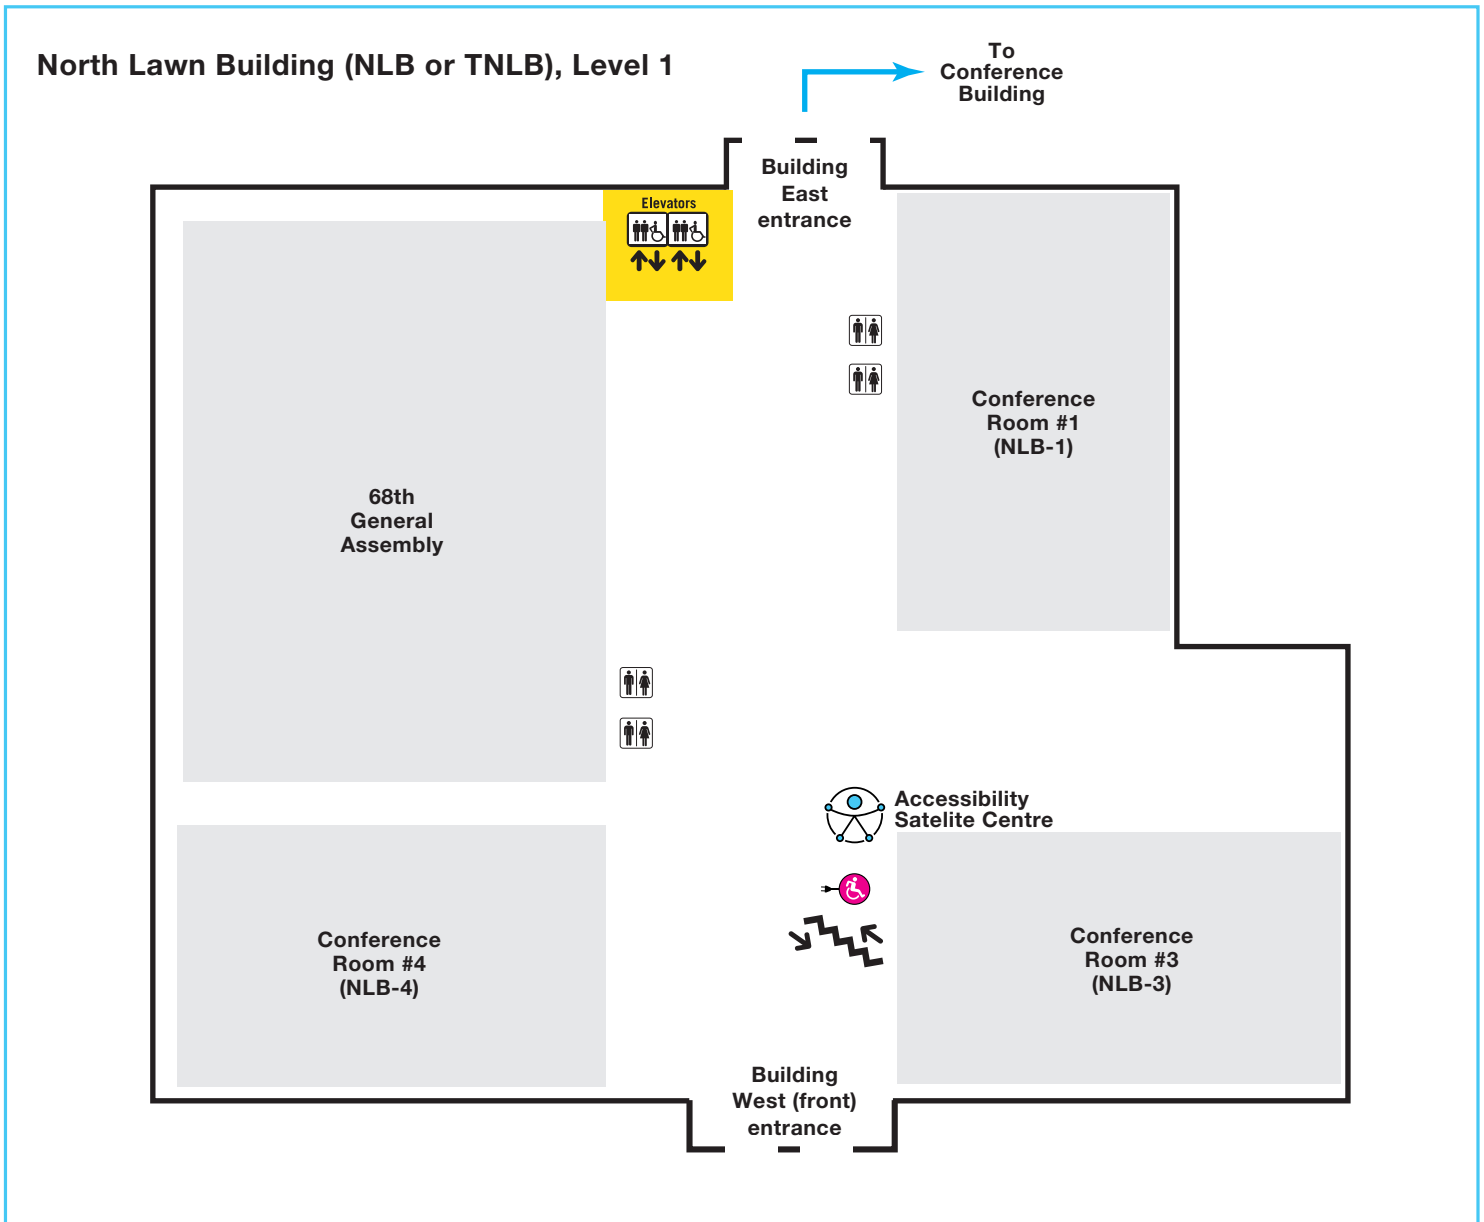

Conference Building (CB)

Wheelchair Charging Points

Accessibility Centre

Wheelchair Charging Points

Conference Building (CB), Level 1 (First Floor)

Conference Building, Level 2 (Second Floor)

Accessibility Centre

Wheelchair Charging Points

North Lawn Building

1st Avenue