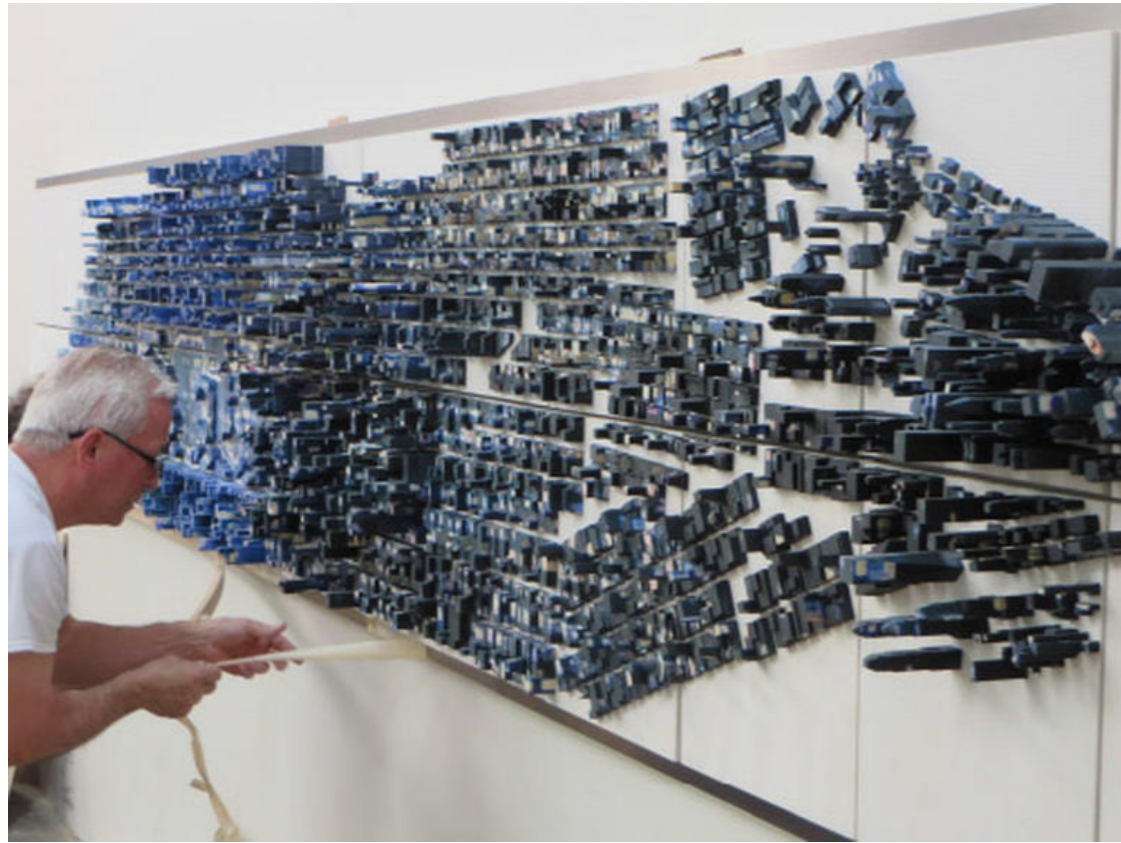

MAPPE 3D

Gregor Lutolf (ph. M. Goina)

<http://3dprintboard.com/showthread.php?2957-Giant-3D-Printed-Model-of-Manhattan>

A screenshot of a website interface for a 3D printed topographic map. On the left, a Google Map shows the Louisville, KY area. On the right, a 3D printed topographic map is shown in a bright green color, mounted on a black iPhone case. The interface includes a search bar with "louisville, ky", a "Go there!" button, and a "Finish & Buy" button. The 3D map has dimensions: W: 61.8mm, L: 118.4mm, H: 14.8mm. There are also social media sharing options for Facebook and Twitter.