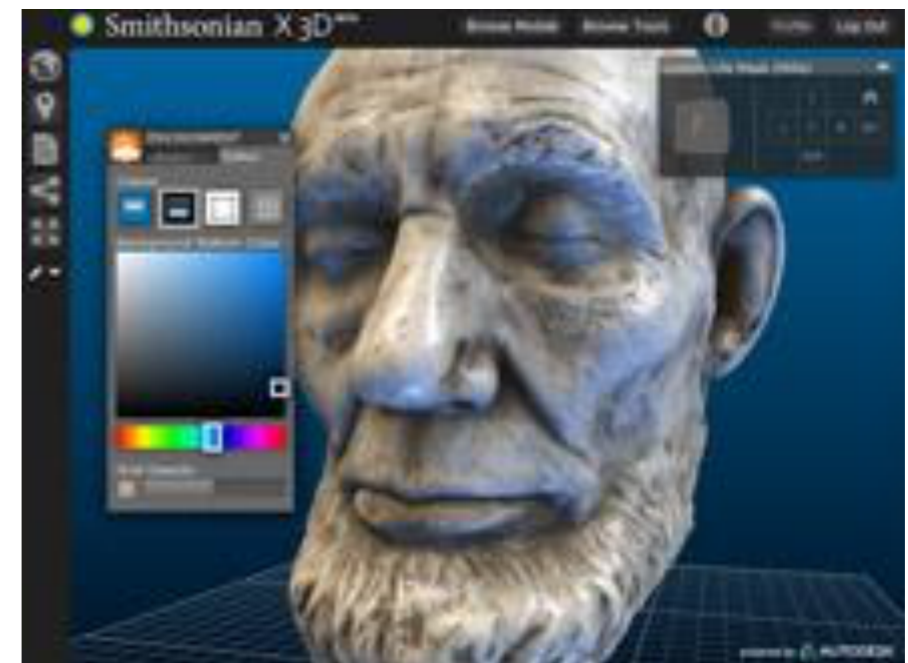

Tours Downloads Info

Jamestown Chancel Burial A: 2993B

Tours Downloads Info

Jamestown Chancel Burial B: 2992C

Tours Downloads Info

Laser Cut Engraved Souvenirs

Developed for the Hawaii Tourist Market

- Coasters
- Magnets
- Wall Art
- Door Hangers
- Table Toppers