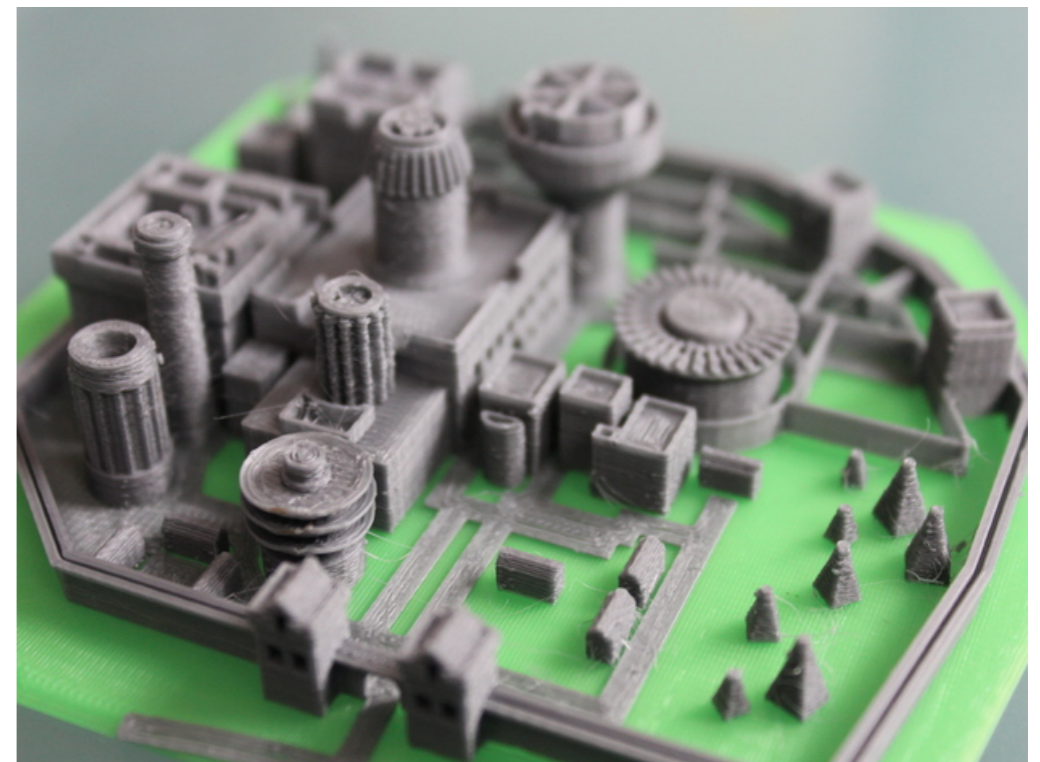

MAPPE 3D

Gregor Lutolf (ph. M. Goina)

<http://3dprintboard.com/showthread.php?2957-Giant-3D-Printed-Model-of-Manhattan>

A screenshot of a website interface for a 3D printed topographic map. On the left, a Google Map shows the Louisville, KY area. On the right, a 3D printed topographic map is shown in a bright green color, mounted on a black iPhone case. The interface includes a search bar with "louisville, ky", a "Go there!" button, and a "Finish & Buy" button. The 3D map has dimensions: W: 61.8mm, L: 118.4mm, H: 14.8mm. There are also social media sharing options for Facebook and Twitter.

<http://printablegeography.com>

<http://www.thingiverse.com/thing:39680>

Christmas Reindeer kit card

<http://www.thingiverse.com/thing:1945168/>

UN DINOSAURO PER ATTRARRE IL TURISMO

- Roma, West Queensland, Australia
- I resti di un Rhoetosaurus (scoperto nel 1924) diventano la base per la ricostruzione realistica dell'animale, utilizzando stampa 3D per i dettagli e CNC su schiuma per le parti più grandi