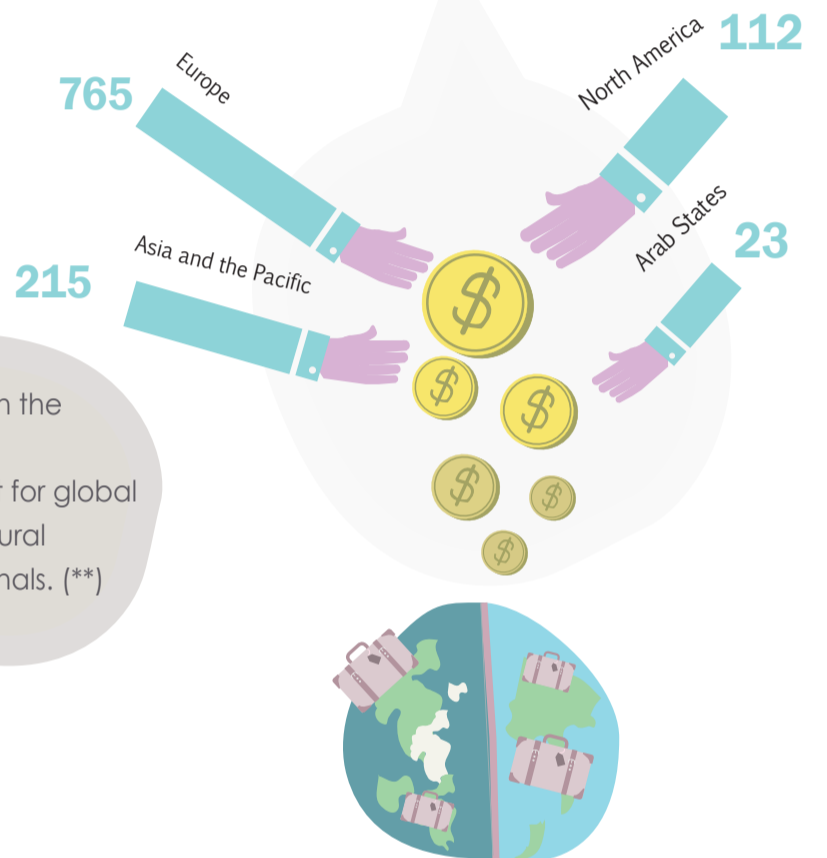

IS ARTISTIC FREEDOM A NEW DEVELOPMENT CHALLENGE ?

ARTISTS ON THE MOVE?

The mobility of artists and cultural professionals is crucial to maintaining a heterogeneous world of ideas, values and views.

MOBILITY CHALLENGES

Obstacles to mobility include visa restrictions as well as economic and political constraints.

Decrease in the freedom of movement for global South cultural professionals. (**)

SOURCES OF FUNDING

Number of public and private funding sources for the mobility and development of artists by region. (*)

TOP 5 GROUNDS FOR RESTRICTING ARTISTIC EXPRESSION

Restrictions to artistic freedom deprive artists of their means of expression and livelihood, and create an unsafe environment for all those engaged in the arts and their audiences. (***)