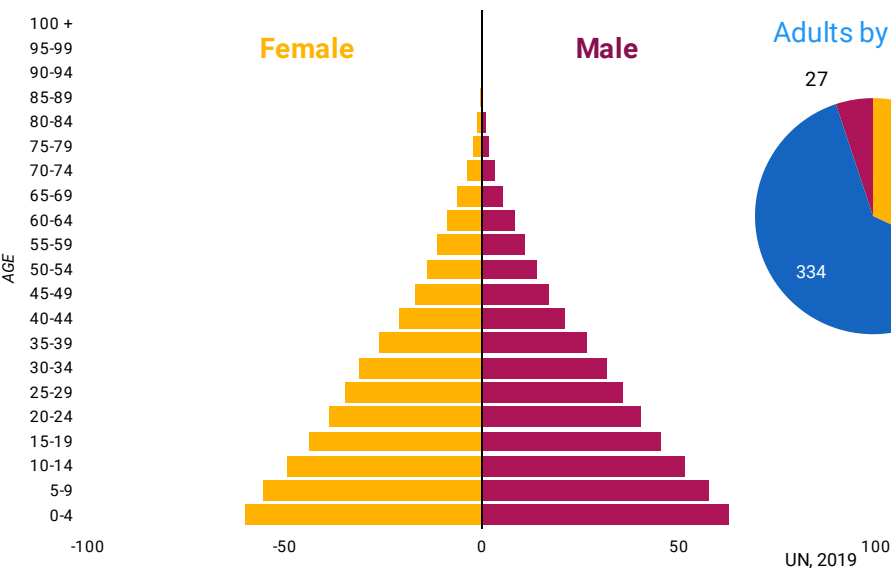

## DEMOGRAPHICS

Adults by age group (thousands)

Total population

**870,0 k**

UIS, 2019

Median age of population

**20,4**

UN, 2019

Population growth (annual %)

**2,2**

UIS, 2019

## ECONOMIC INDICATORS

Indicator	Value	Source
GDP growth (annual %)	2.7	UIS, 2019
GDP per capita (current US\$)	1394	UIS, 2019
Unemployment rate (%)	8.4	WB, 2020