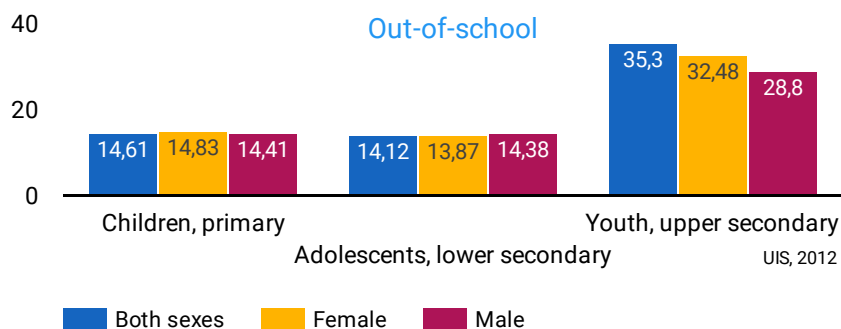

## EDUCATION FUNDING

Government expenditure as a percentage of GDP

**2,55**

UIS, 2015

Government expenditure on Adult Learning and Education (% of expenditure on education)

**4% or more**

Grate 4, 2019

## EDUCATION

Net enrolment rate, primary education