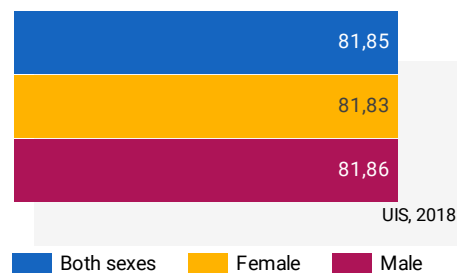

## EDUCATION FUNDING

Government expenditure as a percentage of GDP

**2,55**

UIS, 2015

Government expenditure on Adult Learning and Education (% of expenditure on education)

**4% or more**

Grate 4, 2019

## EDUCATION

Net enrolment rate, primary education