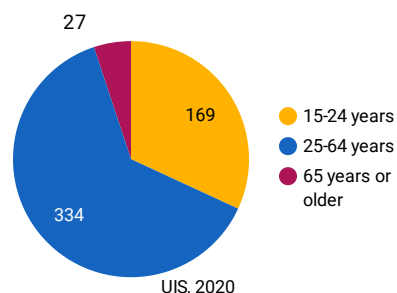

## DEMOGRAPHICS

Adults by age group (thousands)

Total population

**870,0 k**

UIS, 2019

Median age of population

**20,4**

UN, 2019

Population growth (annual %)

**2,2**

UIS, 2019

## ECONOMIC INDICATORS

Indicator	Value	Source
GDP growth (annual %)	2.7	UIS, 2019
GDP per capita (current US\$)	1394	UIS, 2019
Unemployment rate (%)	8.4	WB, 2020