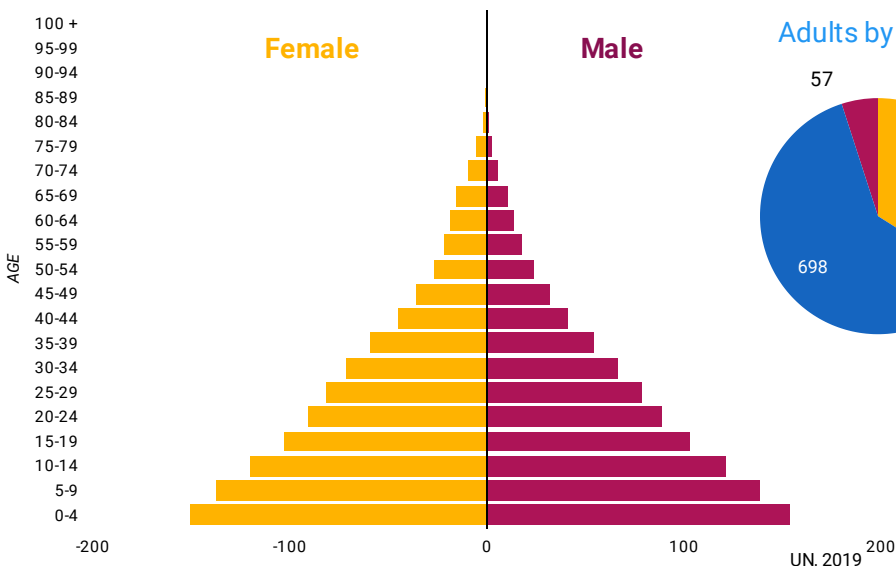

DEMOGRAPHICS

Adults by age group (thousands)

Total population

2,0 M

UIS, 2019

Median age of population

18,8

UN, 2019

Population growth (annual %)

2,5

UIS, 2019

ECONOMIC INDICATORS

Indicator	Value	Source
GDP growth (annual %)	4.6	UIS, 2019
GDP per capita (current US\$)	698	UIS, 2019
Unemployment rate (%)	3.2	WB, 2020

EDUCATION FUNDING