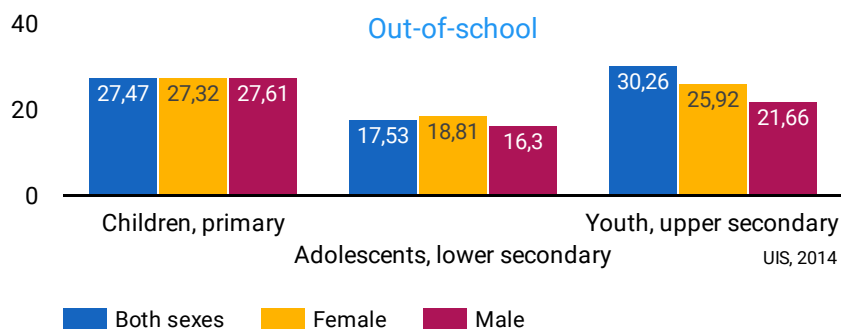

DEMOGRAPHICS

Total population

2,0 M

UIS, 2019

Median age of population

18,8

UN, 2019

Population growth (annual %)

2,5

UIS, 2019

ECONOMIC INDICATORS

Indicator	Value	Source
GDP growth (annual %)	4.6	UIS, 2019
GDP per capita (current US$)	698	UIS, 2019
Unemployment rate (%)	3.2	WB, 2020

EDUCATION FUNDING

Government expenditure as a percentage of GDP

2,13

UIS, 2013

Government expenditure on Adult Learning and Education (% of expenditure on education)

EDUCATION

Net enrolment rate, primary education

ADULT LITERACY RATE

ADULTS LACKING BASIC LITERACY SKILLS

Total **525 977**

UIS, 2014

Share

Adults aged 15 and older

45,58

Women aged 15 and older

30,77

Men aged 15 and older

62,16

UIS, 2014

LITERACY RATES BY AGE

Variable	Both sexes	Female	Male
Youth literacy rate (15-24 years)	60,4	49,76	71,25
Literacy rate, 25-64 years	39,43	23,01	58,89
Elderly literacy rate (65+)	19,46	2,87	37,68

UIS, 2014