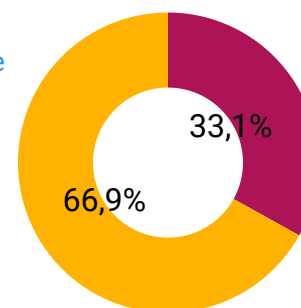

Government expenditure as a percentage of GDP

2,13

UIS, 2013

Government expenditure on Adult Learning and Education (% of expenditure on education)

EDUCATION

Net enrolment rate, primary education

ADULT LITERACY RATE

ADULTS LACKING BASIC LITERACY SKILLS

Total **525 977**

UIS, 2014

Share

Adults aged 15 and older

45,58

Women aged 15 and older

30,77