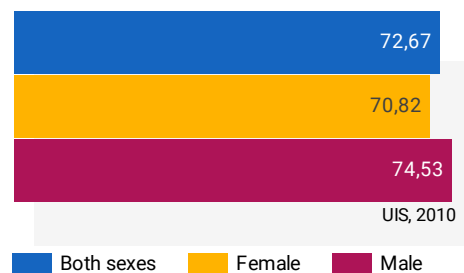

Government expenditure as a percentage of GDP

2,13

UIS, 2013

Government expenditure on Adult Learning and Education (% of expenditure on education)

EDUCATION

Net enrolment rate, primary education

ADULT LITERACY RATE

ADULTS LACKING BASIC LITERACY SKILLS

Total **525 977**

UIS, 2014

Share

Adults aged 15 and older

45,58

Women aged 15 and older

30,77