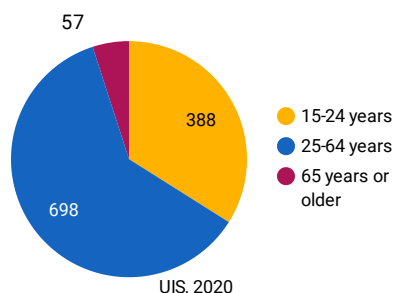

DEMOGRAPHICS

Adults by age group (thousands)

Total population

2,0 M

UIS, 2019

Median age of population

18,8

UN, 2019

Population growth (annual %)

2,5

UIS, 2019

ECONOMIC INDICATORS

Indicator	Value	Source
GDP growth (annual %)	4.6	UIS, 2019
GDP per capita (current US\$)	698	UIS, 2019
Unemployment rate (%)	3.2	WB, 2020

EDUCATION FUNDING