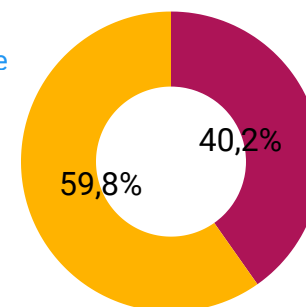

ADULTS LACKING BASIC LITERACY SKILLS

Total **12 053 875**

UIS, 2018

Share