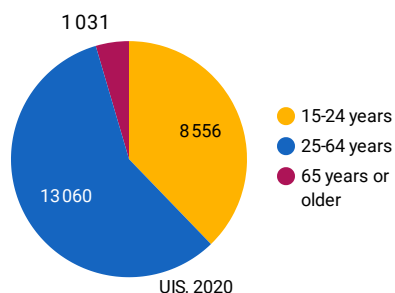

## DEMOGRAPHICS

Adults by age group (thousands)

Total population

**38,9 M**

UIS, 2019

Median age of population

**18,4**

UN, 2019

Population growth (annual %)

**2,3**

UIS, 2019

## ECONOMIC INDICATORS

Indicator	Value	Source
GDP growth (annual %)	2.9	UIS, 2019
GDP per capita (current US\$)	502	UIS, 2019
Unemployment rate (%)	11.7	WB, 2020