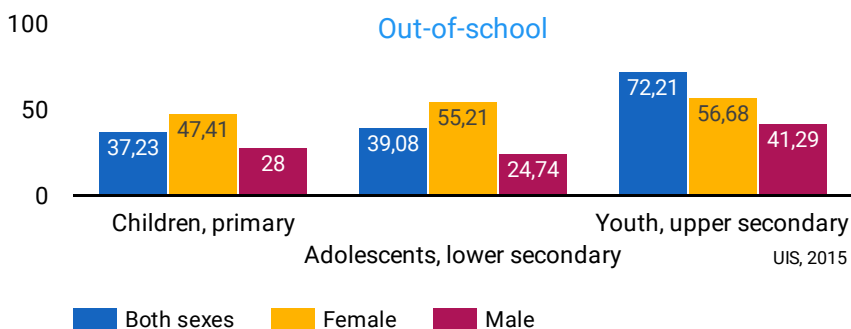

## EDUCATION FUNDING

Government expenditure as a percentage of GDP

**4,06**

UIS, 2017

Government expenditure on Adult Learning and Education (% of expenditure on education)

## EDUCATION

Net enrolment rate, primary education

## LITERACY RATES BY AGE

Variable	Both sexes	Female	Male
Youth literacy rate (15-24...) UIS, 2018	65,42	56,25	74,08
Literacy rate, 25-64 UIS, 2018	30,46	14,33	45,38
Elderly literacy rate (65+) UIS, 2018	13,33	3,47	24,75