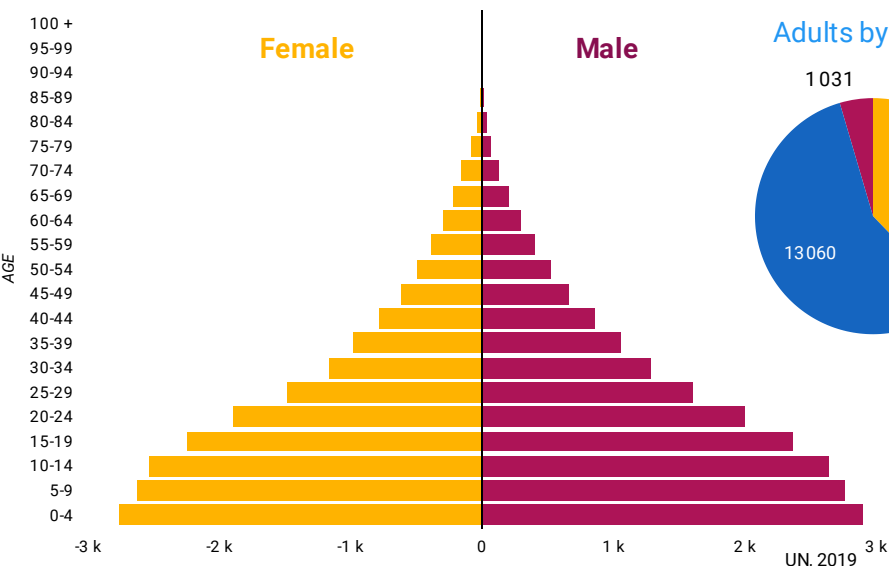

## DEMOGRAPHICS

Adults by age group (thousands)

Total population

**38,9 M**

UIS, 2019

Median age of population

**18,4**

UN, 2019

Population growth (annual %)

**2,3**

UIS, 2019

## ECONOMIC INDICATORS

Indicator	Value	Source
GDP growth (annual %)	2.9	UIS, 2019
GDP per capita (current US\$)	502	UIS, 2019
Unemployment rate (%)	11.7	WB, 2020