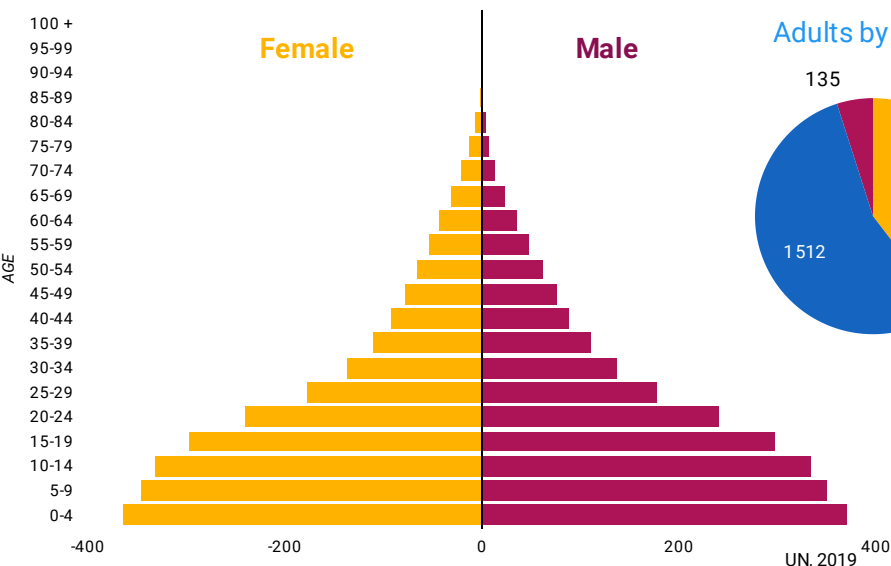

DEMOGRAPHICS

Adults by age group (thousands)

Total population

4,8 M

UIS, 2019

Median age of population

17,6

UN, 2019

Population growth (annual %)

1,7

UIS, 2019

ECONOMIC INDICATORS

Indicator	Value	Source
GDP growth (annual %)	3	UIS, 2019
GDP per capita (current US\$)	468	UIS, 2019
Unemployment rate (%)	4.3	WB, 2020

EDUCATION FUNDING