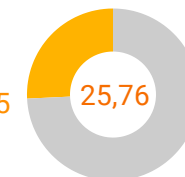

Variable	Both sexes	Female	Male
Youth literacy rate (15-24 years)	38,27	28,71	47,8
Literacy rate, 25-64 years	37,21	24,53	50,36
Elderly literacy rate (65+)	32,8	18,49	54,52

UIS, 2018

ADULTS LACKING BASIC LITERACY SKILLS

Total **1 627 354**

UIS, 2018

Share

UIS, 2018

ADULT LITERACY RATE

Adults aged 15 and older

Women aged 15 and older

Men aged 15 and older