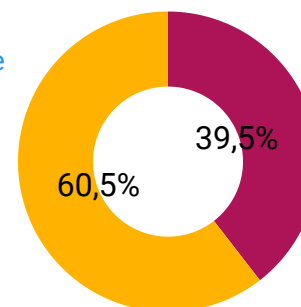

Variable	Both sexes	Female	Male
Youth literacy rate (15-24 years)	38,27	28,71	47,8
Literacy rate, 25-64 years	37,21	24,53	50,36
Elderly literacy rate (65+)	32,8	18,49	54,52

UIS, 2018

ADULTS LACKING BASIC LITERACY SKILLS

Total **1 627 354**

UIS, 2018

Share

UIS, 2018

ADULT LITERACY RATE

Adults aged 15 and older

Women aged 15 and older

Men aged 15 and older