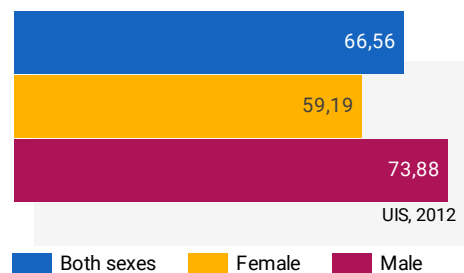

Government expenditure as a percentage of GDP

1,11

UIS, 2011

Government expenditure on Adult Learning and Education (% of expenditure on education)

EDUCATION

Net enrolment rate, primary education

LITERACY RATES BY AGE

Variable	Both sexes	Female	Male
Youth literacy rate (15-24 years)	38,27	28,71	47,8
Literacy rate, 25-64 years	37,21	24,53	50,36
Elderly literacy rate (65+)	32,8	18,49	54,52

UIS, 2018

ADULTS LACKING BASIC LITERACY SKILLS