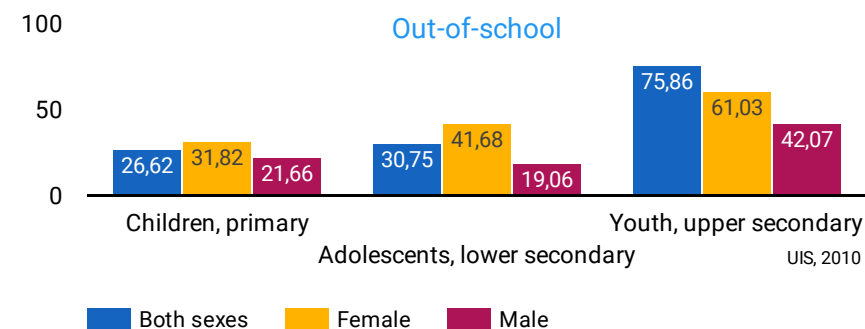

DEMOGRAPHICS

Total population

4,8 M

UIS, 2019

Median age of population

17,6

UN, 2019

Population growth (annual %)

1,7

UIS, 2019

ECONOMIC INDICATORS

Indicator	Value	Source
GDP growth (annual %)	3	UIS, 2019
GDP per capita (current US$)	468	UIS, 2019
Unemployment rate (%)	4.3	WB, 2020

EDUCATION FUNDING

Government expenditure as a percentage of GDP

1,11

UIS, 2011

Government expenditure on Adult Learning and Education (% of expenditure on education)

EDUCATION

LITERACY RATES BY AGE

Variable	Both sexes	Female	Male
Youth literacy rate (15-24 years)	38,27	28,71	47,8
Literacy rate, 25-64 years	37,21	24,53	50,36
Elderly literacy rate (65+)	32,8	18,49	54,52

UIS, 2018

ADULTS LACKING BASIC LITERACY SKILLS

Total **1 627 354**

UIS, 2018

Share

UIS, 2018

ADULT LITERACY RATE

Adults aged 15 and older

Women aged 15 and older

Men aged 15 and older

UIS, 2018