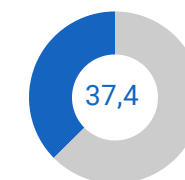

Variable	Both sexes	Female	Male
Youth literacy rate (15-24 years)	38,27	28,71	47,8
Literacy rate, 25-64 years	37,21	24,53	50,36
Elderly literacy rate (65+)	32,8	18,49	54,52

UIS, 2018

ADULTS LACKING BASIC LITERACY SKILLS

Total **1 627 354**

UIS, 2018

Share

UIS, 2018

ADULT LITERACY RATE

Adults aged 15 and older

Women aged 15 and older

Men aged 15 and older