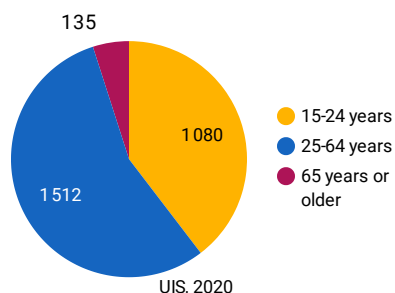

DEMOGRAPHICS

Adults by age group (thousands)

Total population

4,8 M

UIS, 2019

Median age of population

17,6

UN, 2019

Population growth (annual %)

1,7

UIS, 2019

ECONOMIC INDICATORS

Indicator	Value	Source
GDP growth (annual %)	3	UIS, 2019
GDP per capita (current US\$)	468	UIS, 2019
Unemployment rate (%)	4.3	WB, 2020

EDUCATION FUNDING