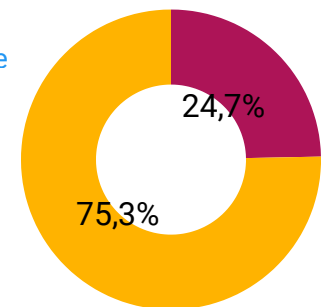

ADULT LITERACY RATE

ADULTS LACKING BASIC LITERACY SKILLS

Total **37 038 398**
UIS, 2018

Share