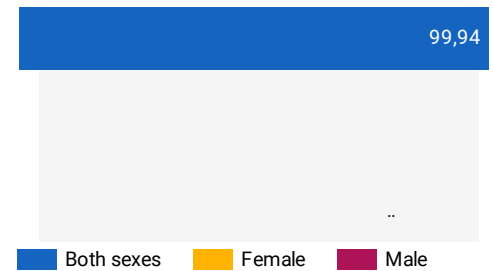

Net enrolment rate, primary education