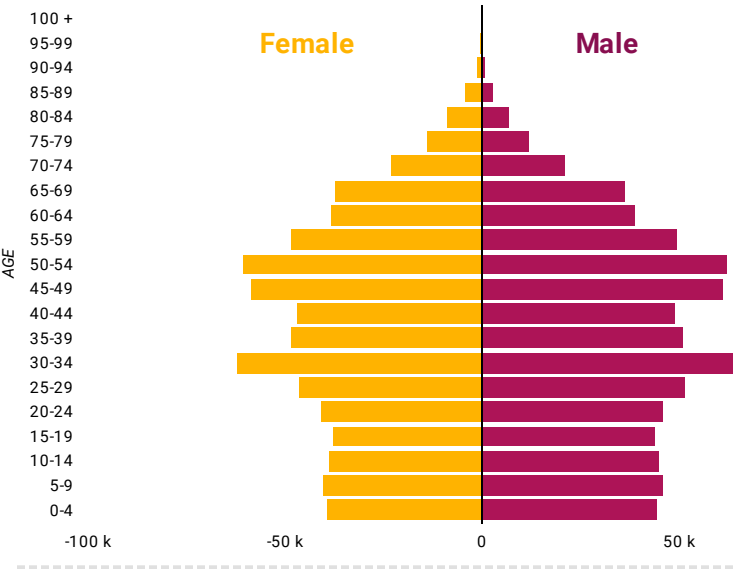

## DEMOGRAPHICS

### Adults by age group (thousands)

Total population

**1,4 Md**

UIS, 2019

Median age of population

**38,4**

UN, 2019

Population growth (annual %)