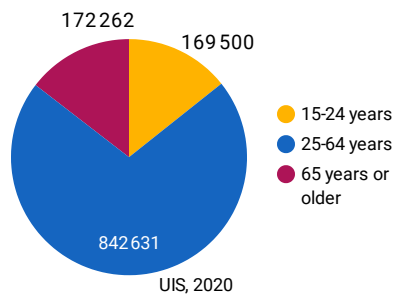

## DEMOGRAPHICS

### Adults by age group (thousands)

Total population

**1,4 Md**

UIS, 2019

Median age of population

**38,4**

UN, 2019

Population growth (annual %)

## ECONOMIC INDICATORS

Indicator	Value	Source
GDP growth (annual %)	6.1	UIS, 2019
GDP per capita (current US\$)	10262	UIS, 2019
Unemployment rate (%)	5	WB, 2020