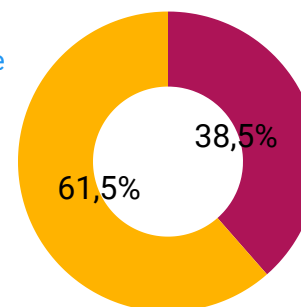

ADULTS LACKING BASIC LITERACY SKILLS

Total **561 940**

UIS, 2015

Share