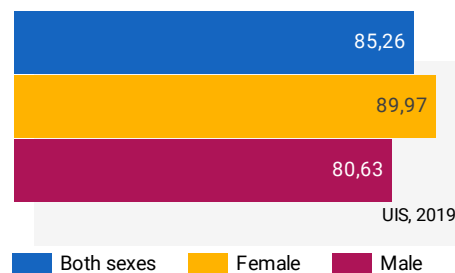

Government expenditure as a percentage of GDP

2,42

UIS, 2018

Government expenditure on Adult Learning and Education (% of expenditure on education)

EDUCATION

Net enrolment rate, primary education

LITERACY RATES BY AGE

Variable	Both sexes	Female	Male
Youth literacy rate (15-24 years) UIS, 2015	67,16	64,45	70,74
Literacy rate, 25-64 UIS, 2015	43,47	29,95	59,03
Elderly literacy rate (65+) UIS, 2015	24,5	8,64	39,4

ADULTS LACKING BASIC LITERACY SKILLS