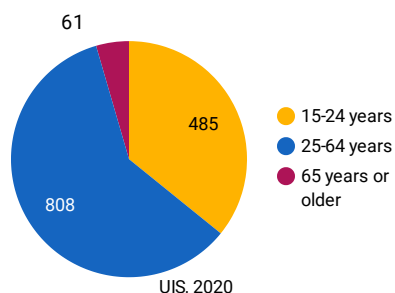

DEMOGRAPHICS

Adults by age group (thousands)

Total population

2,4 M

UIS, 2019

Median age of population

17,8

UN, 2019

Population growth (annual %)

2,9

UIS, 2019

ECONOMIC INDICATORS

Indicator	Value	Source
GDP growth (annual %)	6	UIS, 2019
GDP per capita (current US\$)	751	UIS, 2019
Unemployment rate (%)	9.6	WB, 2020

EDUCATION FUNDING

Government expenditure as a percentage of GDP

2,42

UIS, 2018

Government expenditure on Adult Learning and Education (% of expenditure on education)

EDUCATION

Net enrolment rate, primary education

LITERACY RATES BY AGE