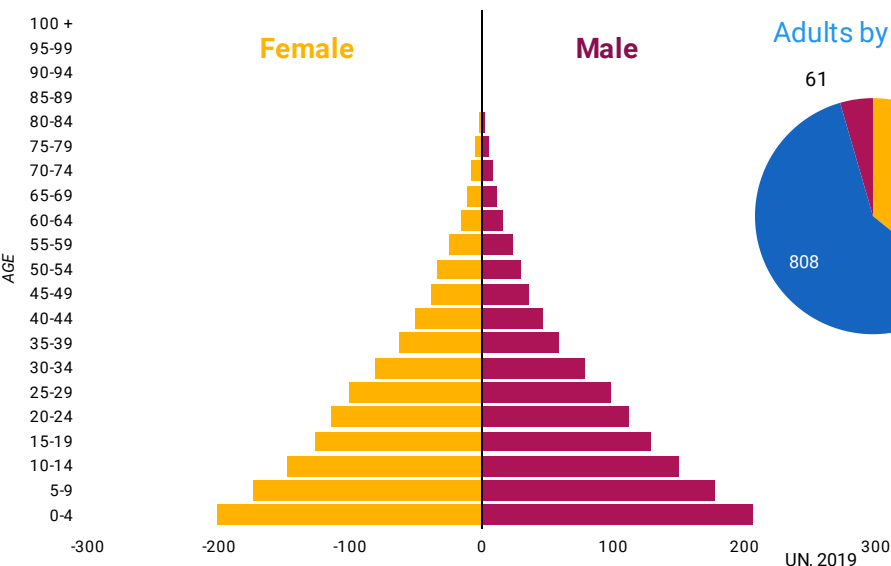

DEMOGRAPHICS

Adults by age group (thousands)

Total population

2,4 M

UIS, 2019

Median age of population

17,8

UN, 2019

Population growth (annual %)

2,9

UIS, 2019

ECONOMIC INDICATORS

Indicator	Value	Source
GDP growth (annual %)	6	UIS, 2019
GDP per capita (current US\$)	751	UIS, 2019
Unemployment rate (%)	9.6	WB, 2020

EDUCATION FUNDING