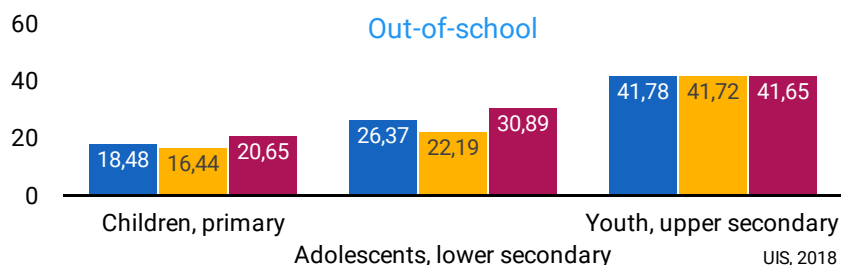

DEMOGRAPHICS

Adults by age group (thousands)

Total population

2,4 M

UIS, 2019

Median age of population

17,8

UN, 2019

Population growth (annual %)

2,9

UIS, 2019

ECONOMIC INDICATORS

Indicator	Value	Source
GDP growth (annual %)	6	UIS, 2019
GDP per capita (current US\$)	751	UIS, 2019
Unemployment rate (%)	9.6	WB, 2020

EDUCATION FUNDING

Government expenditure as a percentage of GDP

2,42

UIS, 2018

Government expenditure on Adult Learning and Education (% of expenditure on education)

EDUCATION

Net enrolment rate, primary education

LITERACY RATES BY AGE