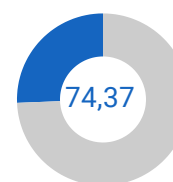

## LITERACY RATES BY AGE

Variable	Both sexes	Female	Male
Youth literacy rate (15-24 years) UIS, 2018	91,66	90,17	92,99
Literacy rate, 25-64 years UIS, 2018	71,58	61,73	80,74
Elderly literacy rate (65+) UIS, 2018	45,38	30,29	61,67

## ADULTS LACKING BASIC LITERACY SKILLS

Total **252 863 750**

UIS, 2018

Share

## ADULT LITERACY RATE

Adults aged 15 and older

Women aged 15 and older

Men aged 15 and older