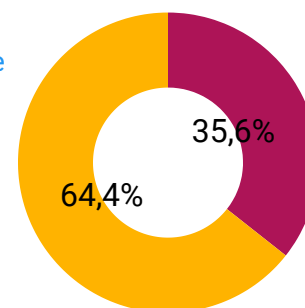

ADULTS LACKING BASIC LITERACY SKILLS

Total **252 863 750**

UIS, 2018

Share