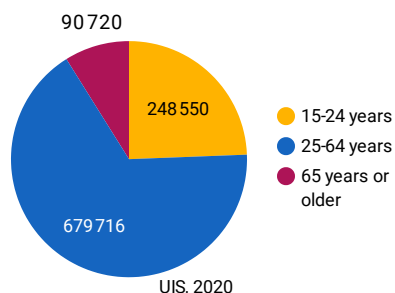

## DEMOGRAPHICS

Adults by age group (thousands)

Total population

**1,4 Md**

UIS, 2019

Median age of population

**28,4**

UN, 2019

Population growth (annual %)

**1**

UIS, 2019

## ECONOMIC INDICATORS

Indicator	Value	Source
GDP growth (annual %)	5	UIS, 2019
GDP per capita (current US\$)	2104	UIS, 2019
Unemployment rate (%)	7.1	WB, 2020