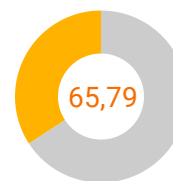

## LITERACY RATES BY AGE

Variable	Both sexes	Female	Male
Youth literacy rate (15-24 years) UIS, 2018	91,66	90,17	92,99
Literacy rate, 25-64 years UIS, 2018	71,58	61,73	80,74
Elderly literacy rate (65+) UIS, 2018	45,38	30,29	61,67

## ADULTS LACKING BASIC LITERACY SKILLS

Total **252 863 750**

UIS, 2018

Share

## ADULT LITERACY RATE

Adults aged 15 and older

Women aged 15 and older

Men aged 15 and older