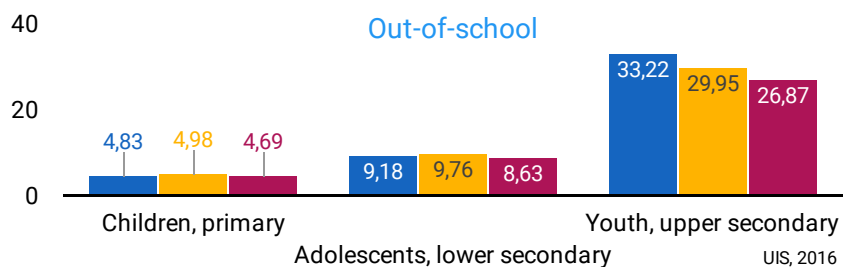

DEMOGRAPHICS

Total population

1,4 Md

UIS, 2019

Median age of population

28,4

UN, 2019

Population growth (annual %)

1

UIS, 2019

ECONOMIC INDICATORS

Indicator	Value	Source
GDP growth (annual %)	5	UIS, 2019
GDP per capita (current US$)	2104	UIS, 2019
Unemployment rate (%)	7.1	WB, 2020

EDUCATION FUNDING

Government expenditure as a percentage of GDP

3,84

UIS, 2013

Government expenditure on Adult Learning and Education (% of expenditure on education)

EDUCATION

Net enrolment rate, primary education

LITERACY RATES BY AGE

Variable	Both sexes	Female	Male
Youth literacy rate (15-24 years) UIS, 2018	91,66	90,17	92,99
Literacy rate, 25-64 years UIS, 2018	71,58	61,73	80,74
Elderly literacy rate (65+) UIS, 2018	45,38	30,29	61,67

ADULTS LACKING BASIC LITERACY SKILLS

Total **252 863 750**

UIS, 2018

Share

ADULT LITERACY RATE

Adults aged 15 and older

Women aged 15 and older

Men aged 15 and older