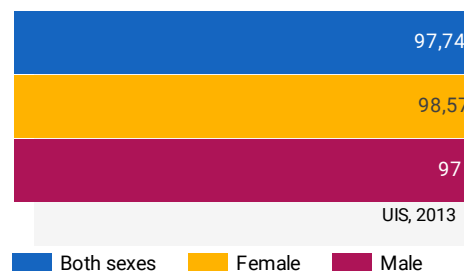

Net enrolment rate, primary education