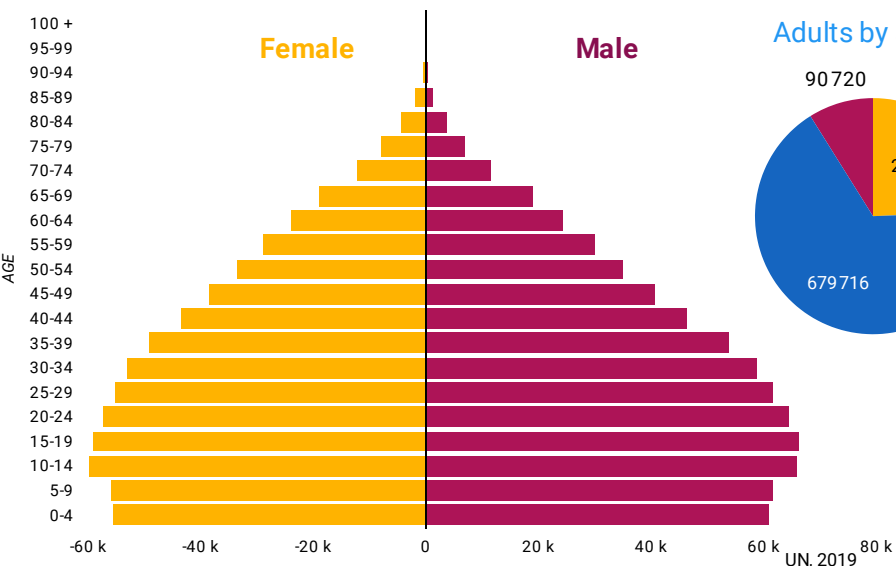

## DEMOGRAPHICS

Adults by age group (thousands)

Total population

**1,4 Md**

UIS, 2019

Median age of population

**28,4**

UN, 2019

Population growth (annual %)

**1**

UIS, 2019

## ECONOMIC INDICATORS

Indicator	Value	Source
GDP growth (annual %)	5	UIS, 2019
GDP per capita (current US\$)	2104	UIS, 2019
Unemployment rate (%)	7.1	WB, 2020