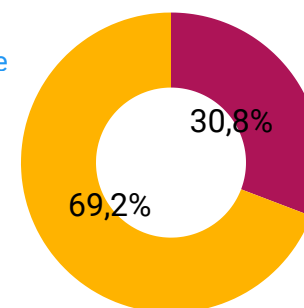

ADULTS LACKING BASIC LITERACY SKILLS

Total **8 526 552**

UIS, 2018

Share