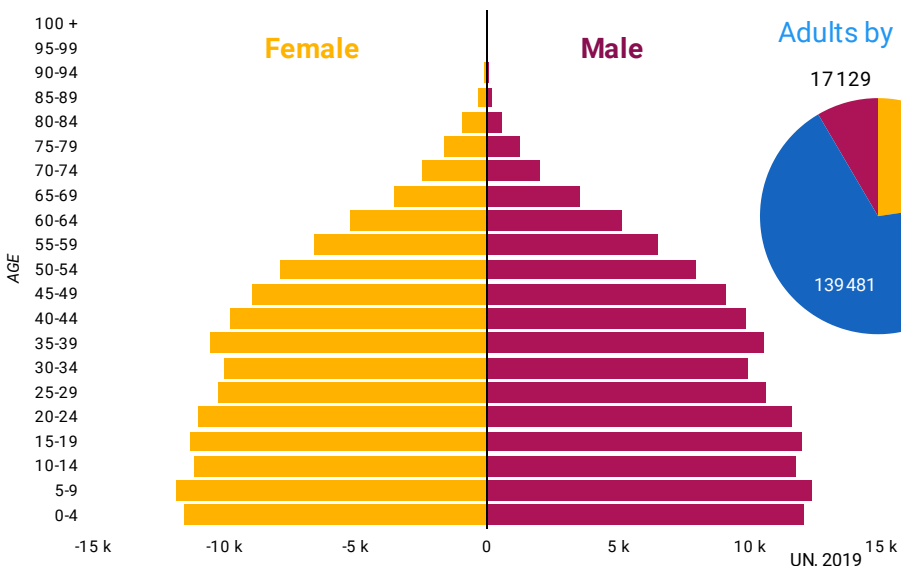

## DEMOGRAPHICS

### Adults by age group (thousands)

### Total population

**273,5 M**

UIS, 2019

### Median age of population

**29,7**

UN, 2019