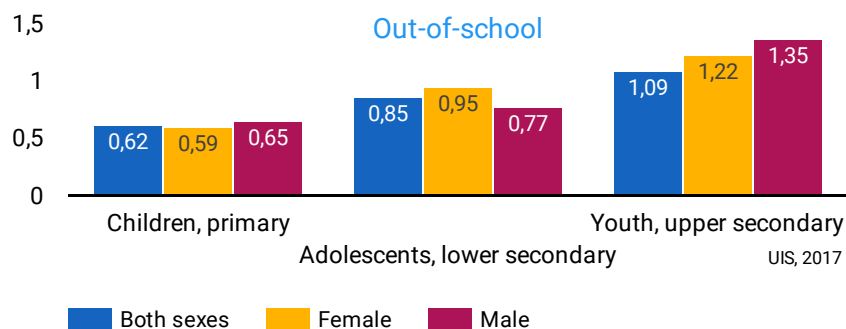

## ECONOMIC INDICATORS

Indicator	Value	Source
GDP growth (annual %)	5	UIS, 2019
GDP per capita (current US\$)	4136	UIS, 2019
Unemployment rate (%)	4.1	WB, 2020

## EDUCATION FUNDING

Government expenditure as a percentage of GDP

**3,58**

UIS, 2015

Government expenditure on Adult Learning and Education (% of expenditure on education)

**2%-3,9%**

Grate 4, 2019

## EDUCATION