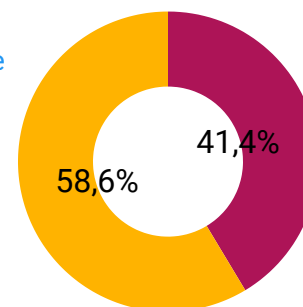

Government expenditure as a percentage of GDP

3,79

UIS, 2017

Government expenditure on Adult Learning and Education (% of expenditure on education)

2%-3,9%

Grate 4, 2019

EDUCATION

Net enrolment rate, primary education

ADULTS LACKING BASIC LITERACY SKILLS

Total **6 422 140**

UIS, 2018

Share

ADULT LITERACY RATE

Adults aged 15 and older

35,47

Women aged 15 and older