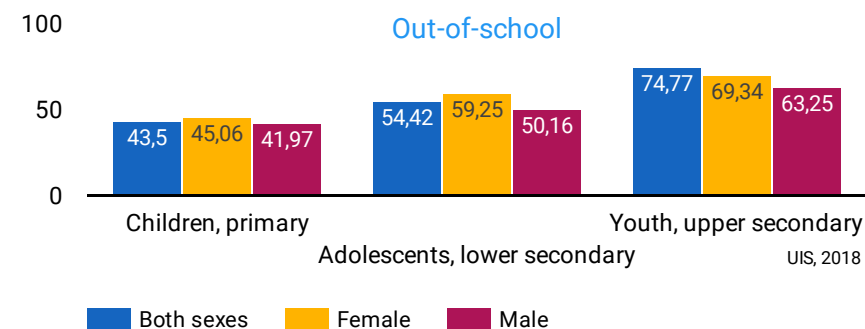

Population growth (annual %)

3

UIS, 2019

ECONOMIC INDICATORS

Indicator	Value	Source
GDP growth (annual %)	5	UIS, 2019
GDP per capita (current US\$)	891	UIS, 2019
Unemployment rate (%)	7.5	WB, 2020

EDUCATION FUNDING

Government expenditure as a percentage of GDP

3,79

UIS, 2017

Government expenditure on Adult Learning and Education (% of expenditure on education)

2%-3,9%

Grate 4, 2019

EDUCATION

Net enrolment rate, primary education

ADULTS LACKING BASIC LITERACY SKILLS

Total **6 422 140**

UIS, 2018

Share

ADULT LITERACY RATE

Adults aged 15 and older

35,47

Women aged 15 and older