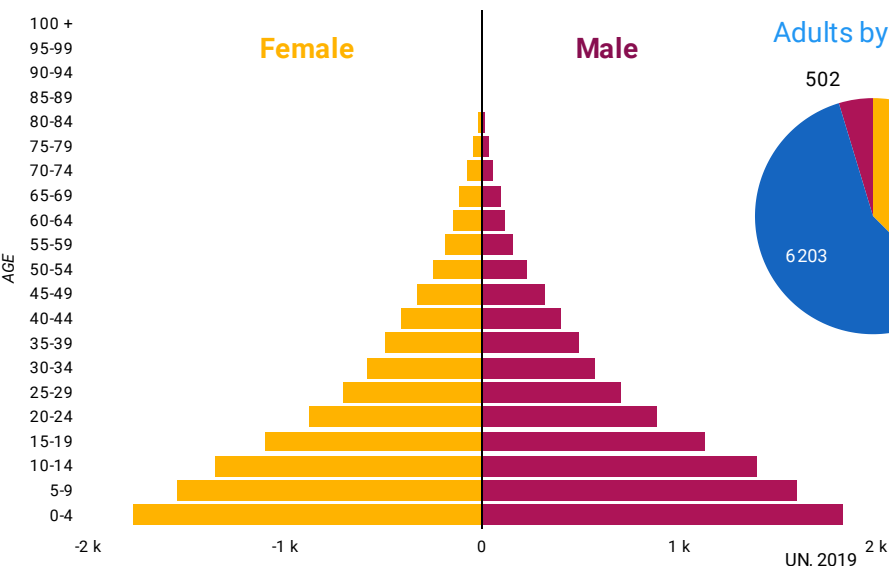

DEMOGRAPHICS

Adults by age group (thousands)

Total population

20,3 M

UIS, 2019

Median age of population

16,3

UN, 2019

Population growth (annual %)

3

UIS, 2019

ECONOMIC INDICATORS

Indicator	Value	Source
GDP growth (annual %)	5	UIS, 2019
GDP per capita (current US\$)	891	UIS, 2019
Unemployment rate (%)	7.5	WB, 2020

EDUCATION FUNDING