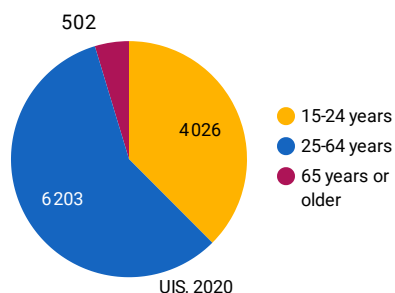

DEMOGRAPHICS

Adults by age group (thousands)

Total population

20,3 M

UIS, 2019

Median age of population

16,3

UN, 2019

Population growth (annual %)

3

UIS, 2019

ECONOMIC INDICATORS

Indicator	Value	Source
GDP growth (annual %)	5	UIS, 2019
GDP per capita (current US\$)	891	UIS, 2019
Unemployment rate (%)	7.5	WB, 2020

EDUCATION FUNDING