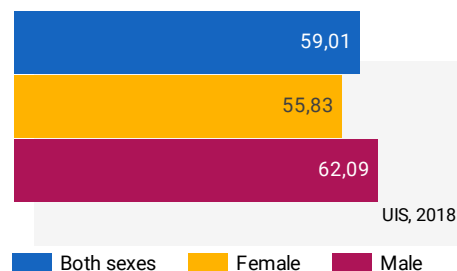

Government expenditure as a percentage of GDP

3,79

UIS, 2017

Government expenditure on Adult Learning and Education (% of expenditure on education)

2%-3,9%

Grate 4, 2019

EDUCATION

Net enrolment rate, primary education

ADULTS LACKING BASIC LITERACY SKILLS

Total **6 422 140**

UIS, 2018

Share

ADULT LITERACY RATE

Adults aged 15 and older

35,47

Women aged 15 and older