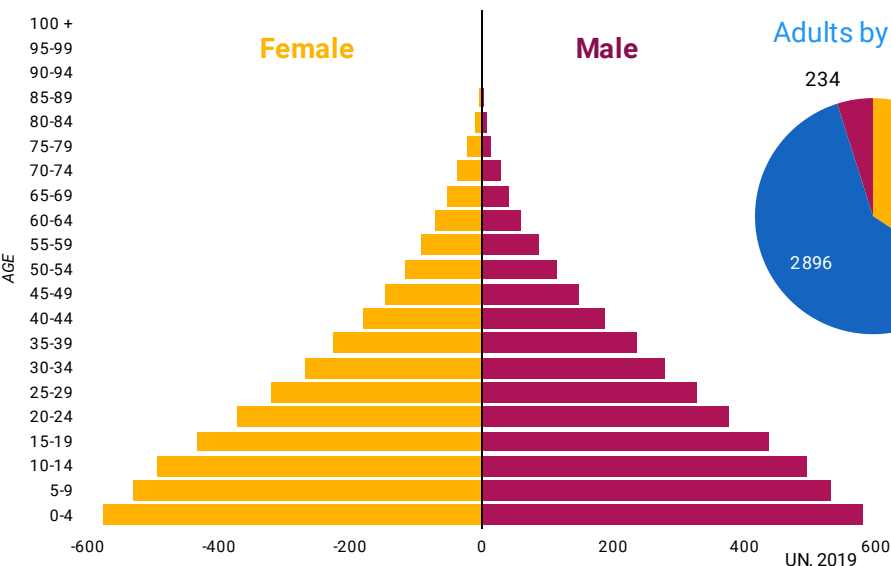

DEMOGRAPHICS

Adults by age group (thousands)

Total population

8,0 M

UIS, 2019

Median age of population

19,4

UN, 2019

Population growth (annual %)

2,1

UIS, 2019

ECONOMIC INDICATORS

Indicator	Value	Source
GDP growth (annual %)	5.5	UIS, 2019
GDP per capita (current US\$)	504	UIS, 2019
Unemployment rate (%)	4.6	WB, 2020

EDUCATION FUNDING