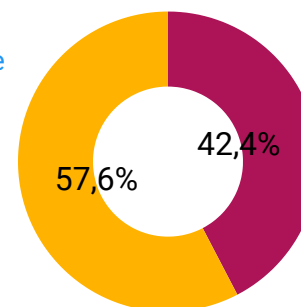

Government expenditure as a percentage of GDP

7,7

UIS, 2019

Government expenditure on Adult Learning and Education (% of expenditure on education)

EDUCATION

Net enrolment rate, primary education

ADULT LITERACY RATE

ADULTS LACKING BASIC LITERACY SKILLS

Total **2 560 844**

UIS, 2018

Share

Adults aged 15 and older

43,21

Women aged 15 and older

34,85