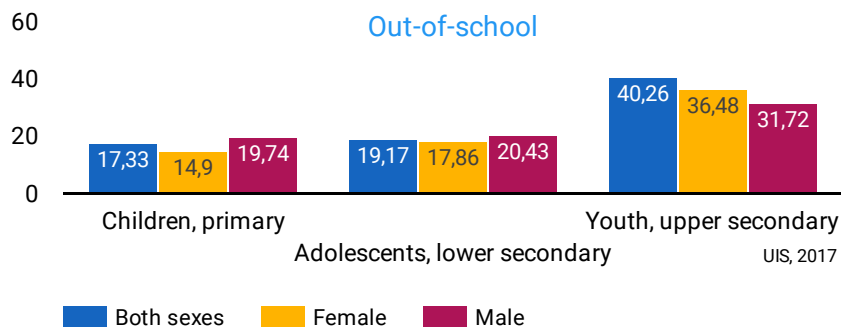

DEMOGRAPHICS

Adults by age group (thousands)

Total population

8,0 M

UIS, 2019

Median age of population

19,4

UN, 2019

Population growth (annual %)

2,1

UIS, 2019

ECONOMIC INDICATORS

Indicator	Value	Source
GDP growth (annual %)	5.5	UIS, 2019
GDP per capita (current US\$)	504	UIS, 2019
Unemployment rate (%)	4.6	WB, 2020

EDUCATION FUNDING

Government expenditure as a percentage of GDP

7,7

UIS, 2019

Government expenditure on Adult Learning and Education (% of expenditure on education)

EDUCATION

Net enrolment rate, primary education

ADULT LITERACY RATE