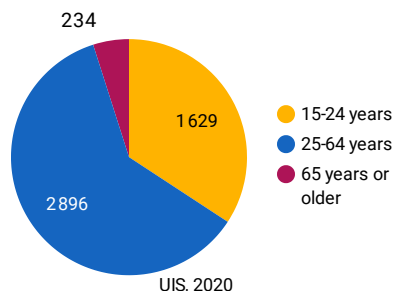

DEMOGRAPHICS

Adults by age group (thousands)

Total population

8,0 M

UIS, 2019

Median age of population

19,4

UN, 2019

Population growth (annual %)

2,1

UIS, 2019

ECONOMIC INDICATORS

Indicator	Value	Source
GDP growth (annual %)	5.5	UIS, 2019
GDP per capita (current US\$)	504	UIS, 2019
Unemployment rate (%)	4.6	WB, 2020

EDUCATION FUNDING