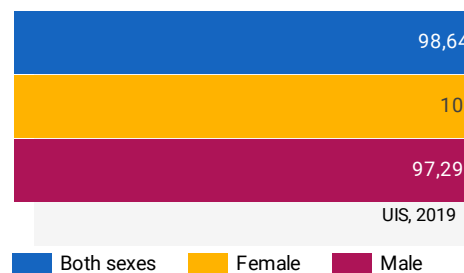

Government expenditure as a percentage of GDP

7,7

UIS, 2019

Government expenditure on Adult Learning and Education (% of expenditure on education)

EDUCATION

Net enrolment rate, primary education

ADULT LITERACY RATE

ADULTS LACKING BASIC LITERACY SKILLS

Total **2 560 844**

UIS, 2018

Share

Adults aged 15 and older

43,21

Women aged 15 and older

34,85