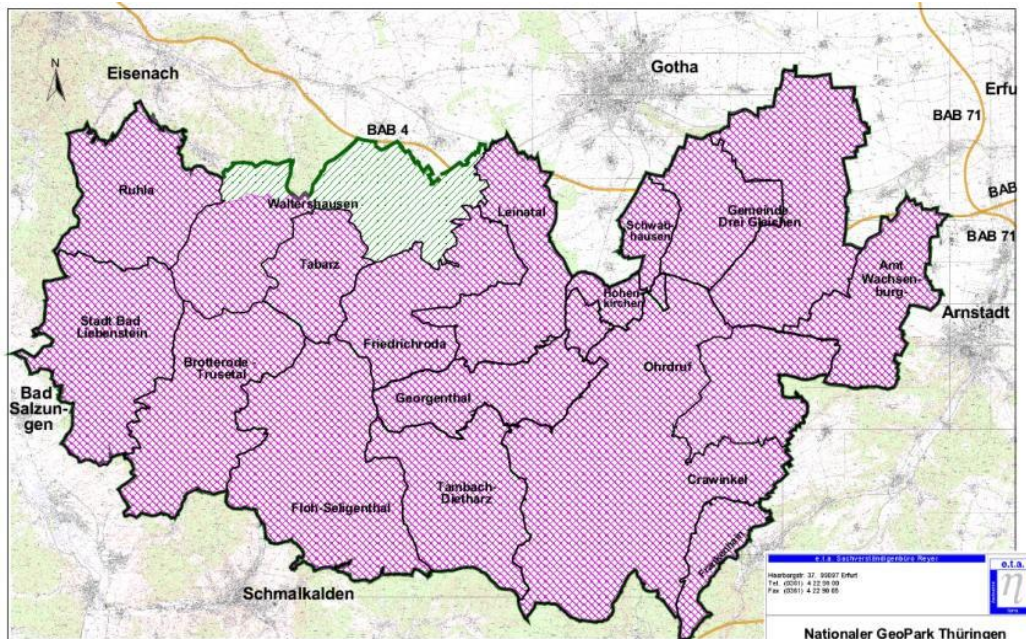

Organisation
des Nations Unies
pour l'éducation,
la science et la culture

Géoparc
mondiaux
UNESCO

Applicant UNESCO Global Geopark

*Nationaler GeoPark Thüringen Inselsberg – Drei Gleichen,
Germany (candidate)*

Old area: 688.7 km²

New extended area: 725.1 km²

Standard UN map of Europe, showing the location of the UNESCO Global Geopark candidate

● Location of Nationaler GeoPark
Thüringen Inselsberg – Drei
Gleichen

Map of Nationaler Geopark Thüringen Inselsberg – Drei Gleichen indicating the extension area

Legend
 GeoPark boundary: 688.7 km²
 as defined in the Global Geopark application
 GeoPark boundary: 725.1 km²
 after consolidation of the Community
 of Eisenach with the urban district Waltershausen
 Increased area from 688.7 km² to 725.1 km² corresponds to 5.4%

Project no.: 189185 Attachments: 2
 Author: Geo-Stat & Geo-Info Team: T 1138 880
 Date/Ed.: 28.05.2019 F. Reviewed: