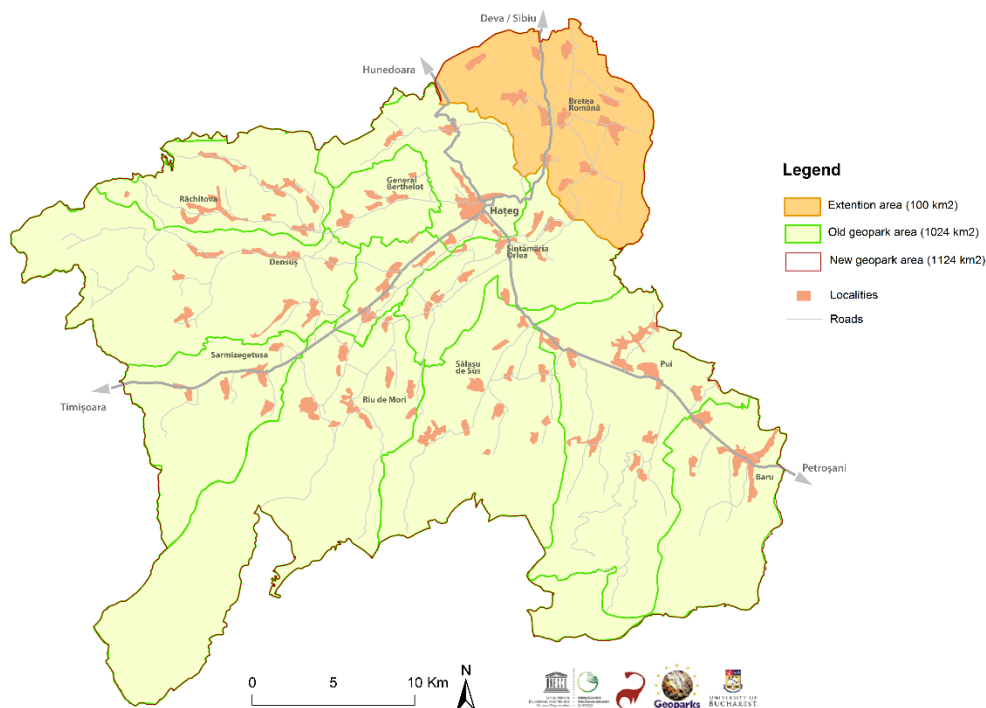

 <p>United Nations Educational, Scientific and Cultural Organization</p>  <p>UNESCO Global Geoparks</p>	<p>UNESCO Global Geopark extension <10%</p> <p><i>Hateg Country UNESCO Global Geopark, Romania</i></p> <p><i>old area: 1024 km²</i></p> <p><i>new extended area: 1124 km²</i></p>
---	---

standard UN map of Europe, showing the location of the UNESCO Global Geopark

● Location of Hateg Country UNESCO Global Geopark

Map of Hateg Country UNESCO Global Geopark indicating the extension area

 <p>United Nations Educational, Scientific and Cultural Organization</p>  <p>UNESCO Global Geoparks</p>	<p>UNESCO Global Geopark extension <10%</p> <p><i>UNESCO Global Geopark of Haute-Provence, France</i></p> <p><i>old area: 1988,94 km²</i></p> <p><i>new extended area: 2 180,56 km²</i></p>
---	---

Location of Haute-Provence UNESCO Global Geopark

 Present area of Haute Provence UGGp

 Requested Extension of Haute-Provence UGGp